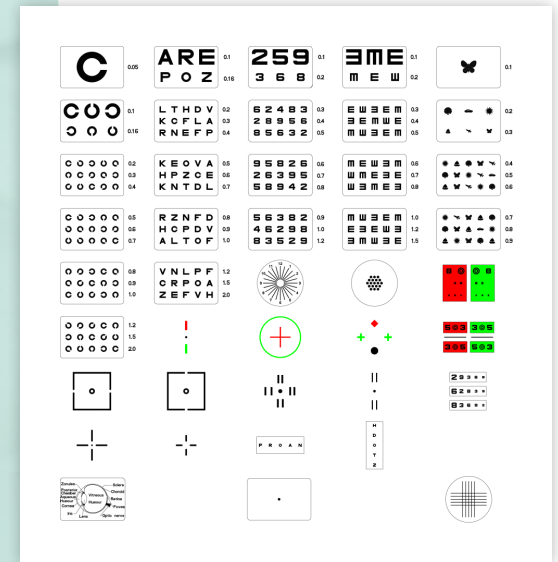

## Convenient function

Rotary aperture for  
focus adjustment

Chart overview of Rodachart 422